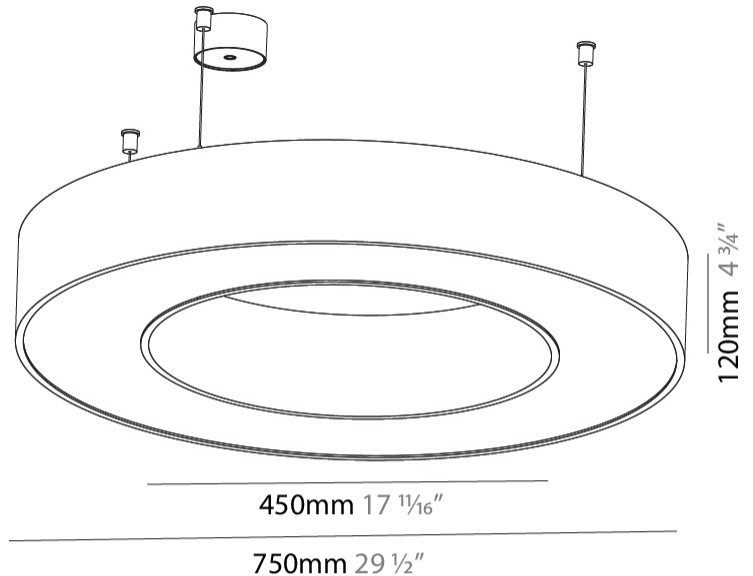

GENERAL

Series: Glorious
Subseries: Glorious 150
Partner: Prolicht
Division: Architectural
Installation: Suspension
Product Type: Pendant
Mounting Location: Ceiling
Light Distribution: Direct

PHYSICAL

Shape: Round
Diameter (mm): 750
Diameter (in): 29 1/2
Height (mm): 120
Height (in): 4 3/4
Max. Overall Height (mm): 2120
Max. Overall Height (in): 83 7/16
Weight (kg): 7.062
Weight (lbs): 15.56
Diffuser: [PMMA - Opal or Micro-Prism](#)
Fixture Finish: [SSR / BKV / CWI / CRY / HAB / UFT / ITA / RUA / FTG / MYG / LOD / PUS / FRO / FUP / KIA / POP / BLS / SPG / MEY / GOH / CHC / COM / ABZ / JAG / OBR / MOS / ROR](#)
Fixture Material: [PMMA / Aluminum](#)

ELECTRICAL

Lamp Type: LED (Zhaga Standard)
Input Wattage (W): 29.4
Total Output Wattage (W): 24 / 19.2 (3500K)
Dimming: [Non-Dimming / Phase Dimming (120Vac only) / 0-10V Dimming](#)
Driver Included: Yes
Driver Location: Integrated
Driver Type: Constant Current
Driver Class: Class 2
Input Voltage (V): 120 - 277
Constant Current (MA): 350 / 600 (3500K)

LED

Color Temperature (°K): [2700 / 3000 / 3500 / 4000](#)
Max. Delivered Lumen (lm): Max 2672
Nominal Lumen (lm): Max 4030
CRI: >90 CRI
Efficiency (%): 65
Lamp Life (hrs): 50000

OPTICAL

RATINGS AND CERTIFICATIONS

Certified By: Certified for North American Standards
IP rating: IP20