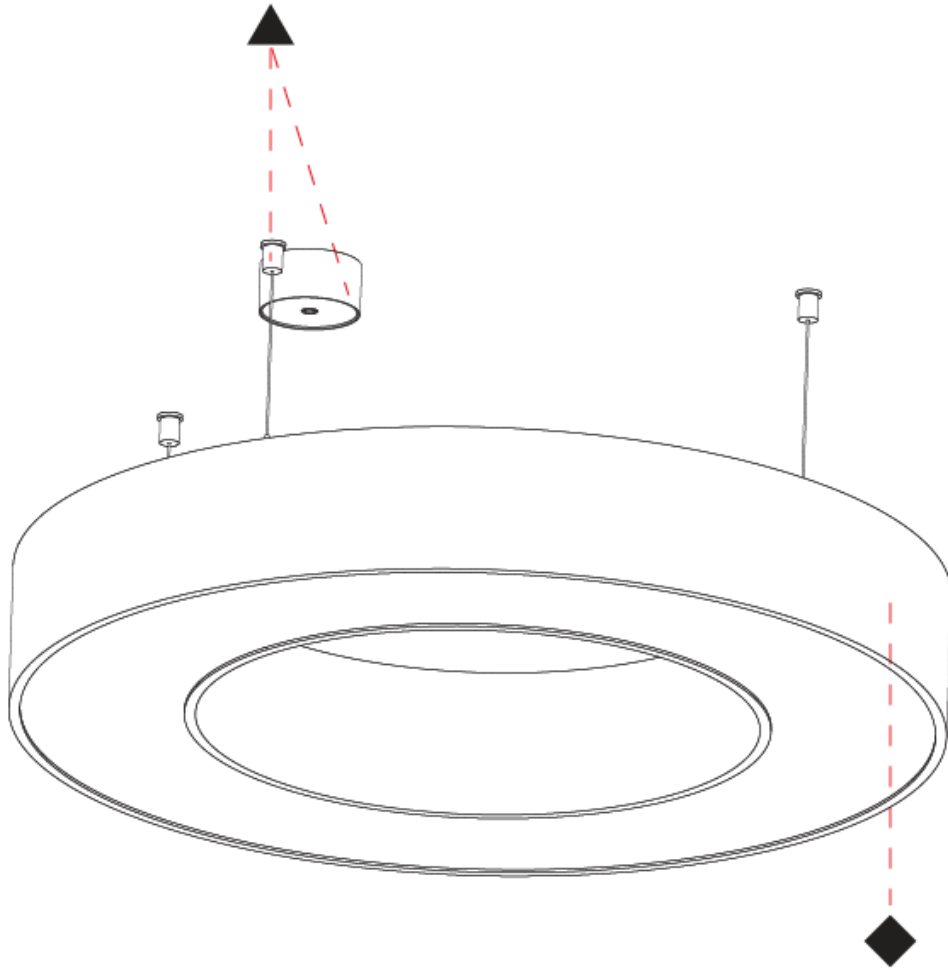

GLORIOUS 150 SUSPENSION

A30201-

PROJECT	_____
TYPE	_____
SPECIFIER	_____
QUANTITY	_____
DATE	_____

A