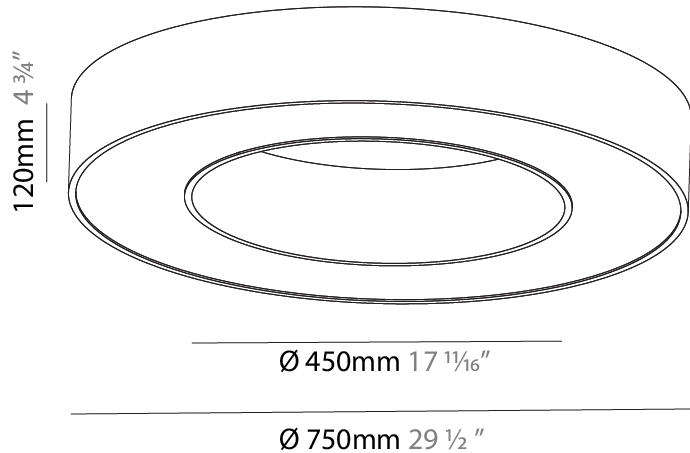

1. To build a product code in our configurator select the specify button on the base model # product page
2. To build a manual product code on this datasheet choose from the options listed below in blue font and add the suffix to the base model #

GENERAL

Series: Glorious
Subseries: Glorious 150
Partner: Prolicht
Division: Architectural
Installation: Surface
Product Type: Ceiling Surface
Mounting Location: Ceiling
Light Distribution: Direct

PHYSICAL

Shape: Round
Diameter (mm): 750
Diameter (in): 29 1/2
Height (mm): 120
Height (in): 4 3/4
Weight (kg): 7.044
Weight (lbs): 15.50
Diffuser: PMMA - Opal / Microprism
Fixture Finish: SSR / BKV / CWI / CRY / HAB / UFT / ITA / RUA / FTG / MYG / LOD / PUS / FRO / FUP / KIA / POP / BLS / SPG / MEY / GOH / CHC / COM / ABZ / JAG / OBR / MOS / ROR
Fixture Material: PMMA / Aluminum

ELECTRICAL

Lamp Type: LED (Zhaga Standard)
Input Wattage (W): 29.4
Total Output Wattage (W): 24 / 19.2 (3500K)
Dimming: 0-10V Dimming / Phase Dimming (120Vac Only)
Driver Included: Yes
Driver Location: Integrated
Driver Type: Constant Current - 120 / 277Vac
Driver Class: Class 2
Input Voltage (V): 120 - 277
Constant Current (MA): 350 / 600 (3500K)

LED

Color Temperature (°K): 2700 / 3000 / 3500 / 4000
Max. Delivered Lumen (lm): Max 2672
Nominal Lumen (lm): Max 4030
CRI: >90 CRI
Efficiency (%): 65
Lamp Life (hrs): 50000

OPTICAL

RATINGS AND CERTIFICATIONS

Certified By: Certified for North American Standards
IP rating: IP20